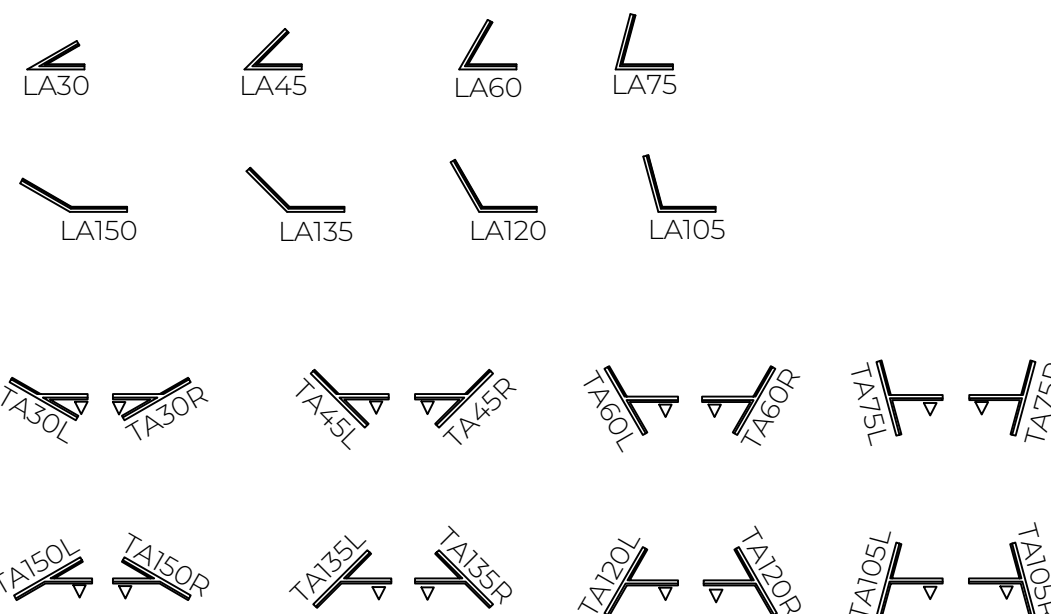

A TYPE-5'

A TYPE-4'

F TYPE

F1'-6"L F1'-6"R

UNION EXTENSIONS

(EDITABLE DIMENSIONS)

X TYPE

H TYPE

U TYPE

CURVED RADIUS

L TYPE

T TYPE

L AND T ANGLES TYPE

BASES FOR SCREENS

CLAMPS AND CONNECTORS

EXTENSIONS

(EDITABLE DIMENSIONS)

BASE

AV-DROP
COMPONENTS
2023
SPAIN
www.av-drop.com